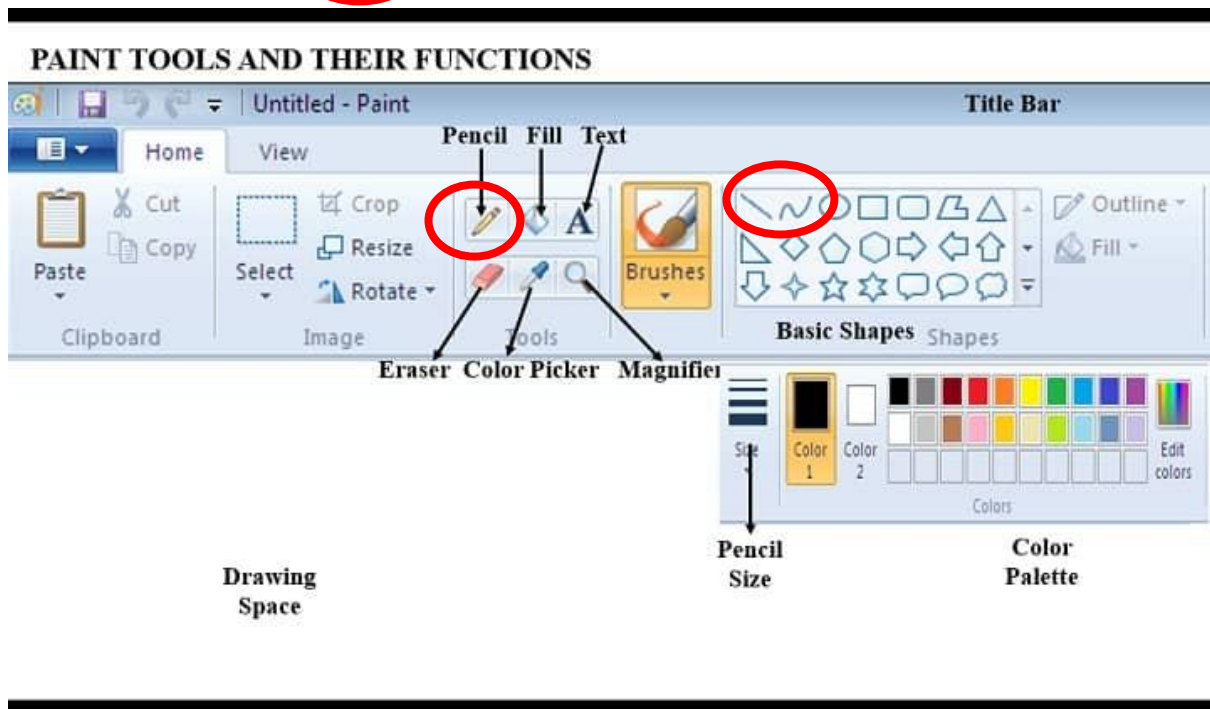

St Stephen's College Preparatory School
2020 School Suspension Grade 1 Computer

12 June 2020

MS Paint (non-3D)

Today's Focus 

Practice

Draw a face using the straight line and curve tools. Write your name in Chinese using the pencil tool and Mouse